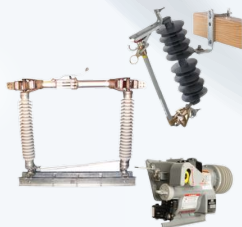

UTILITY MANAGEMENT SYSTEMS

BUSHINGS

INSULATORS

ARRESTERS

DRAIN & TRENCH SYSTEM

LINE CONSTRUCTION HARDWARE

CONNECTORS

ANCHORING & FOUNDATIONS

UTILITY SWITCHING & FUSING

*We represent a huge array of world leading Hubbel power and utilities product in Bangladesh .

Lil Nasikko & Co.
LNC GROUP